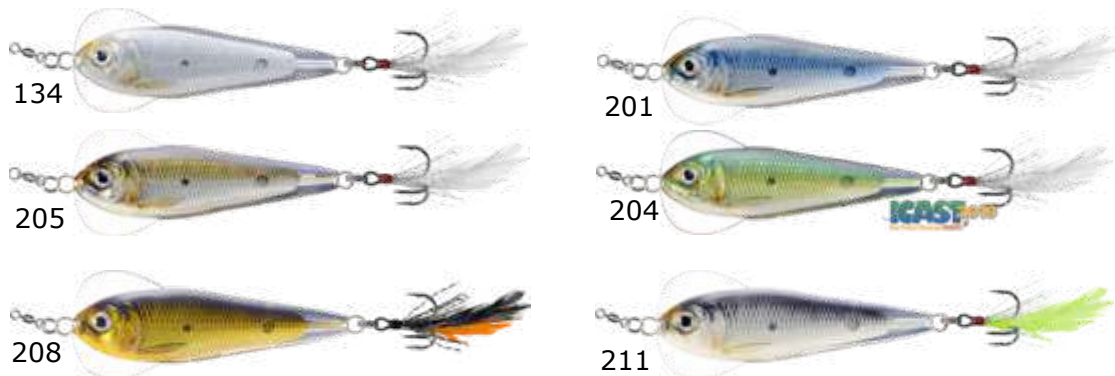

Flutter Sardine: Jigging/Spoon

CODE	SIZE	WEIGHT	STYLE	LIVETARGET CODE	COLOUR
5365	3" - 80mm	1.5oz - 42g	Sinking	FSDJ80SK134	Silver/Pearl
5366	3" - 80mm	1.5oz - 42g	Sinking	FSDJ80SK201	Silver/Blue
5367	3" - 80mm	1.5oz - 42g	Sinking	FSDJ80SK205	Silver/Bronze
5368	3" - 80mm	1.5oz - 42g	Sinking	FSDJ80SK204	Gold/Green
5369	3" - 80mm	1.5oz - 42g	Sinking	FSDJ80SK208	Gold/Black
5370	3" - 80mm	1.5oz - 42g	Sinking	FSDJ80SK211	Glow/Black