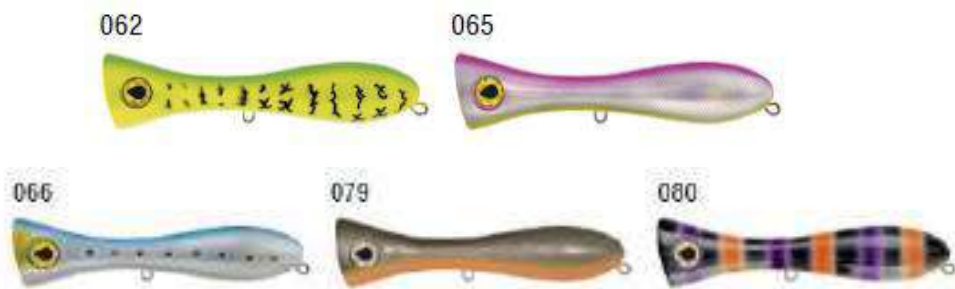

**GT Pop**  
**Top Water (Popper)**  
**205mm**  
**130g - 4.5oz**  
**Product Code: 9418 - 9422**

**Reef Pop**  
**Top Water (Popper)**  
**200mm**  
**115g - 4oz**  
**Product Code: 9423 - 9426**

**Wave Rider**  
**Top Water (Popper)**  
**130mm**  
**55g - 2oz**  
**Product Code: 9427 - 9430**