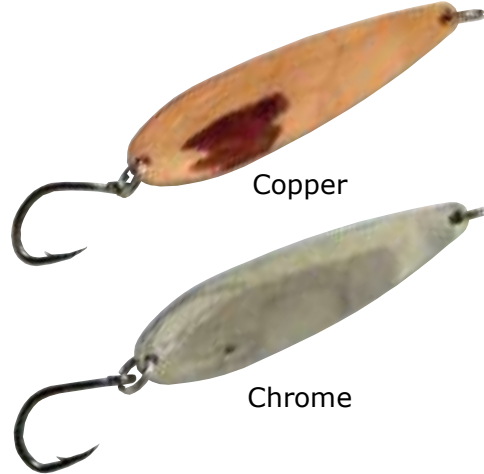

**112mm - 56g (2oz)**  
4323 - Copper  
4324 - Chrome

**112mm - 72g (2.5oz)**  
4325 - Copper  
4326 - Chrome

**112mm - 85g (3oz)**  
4327 - Copper  
4328 - Chrome

**GOLA SPOONS**  
Reinforced Single Hooks