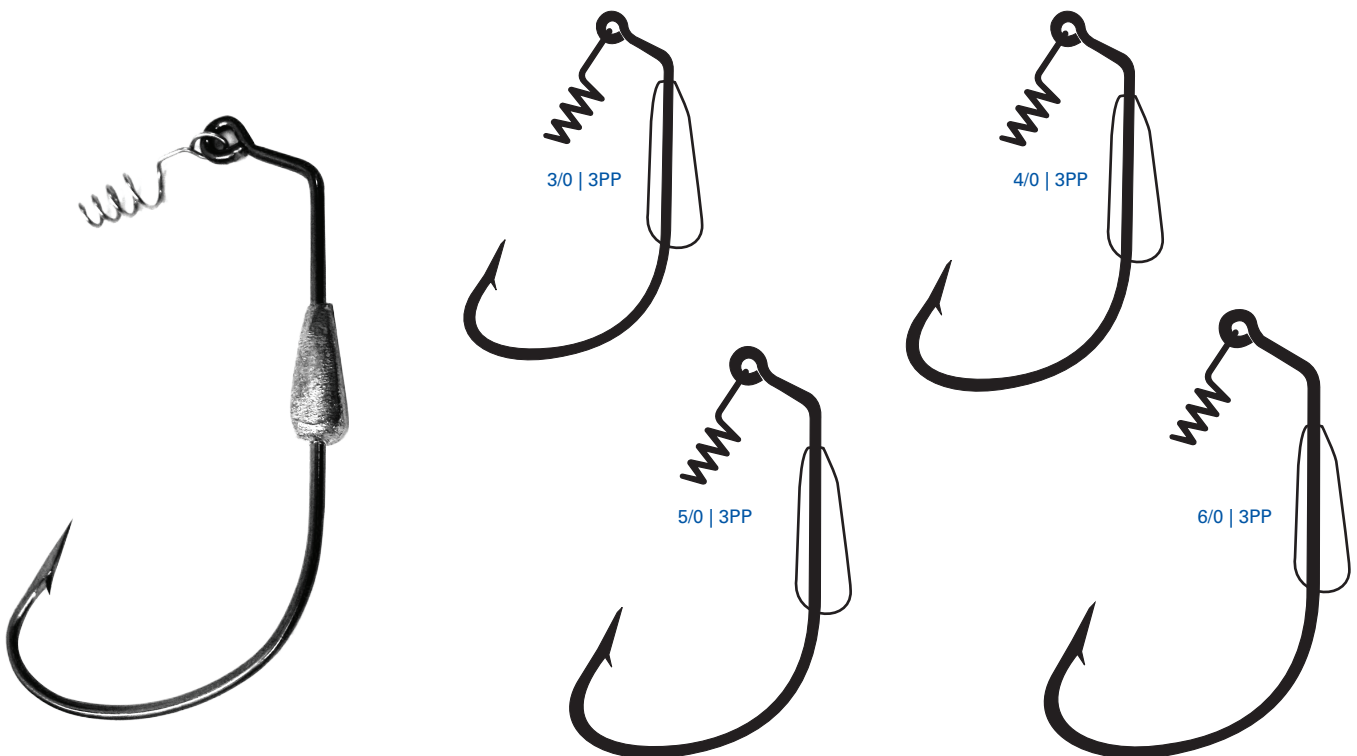

L111 WEIGHTED SWIMBAIT HOOK

PART #	HOOK FINISH	DESCRIPTION	SIZE	PACKAGE

L11114	Platinum Black	1/4 oz. Swimbait 60 Degree Bend w/ Spring, Needlepoint	3/0, 4/0, 5/0	G
L11118	Platinum Black	1/8 oz. Swimbait 60 Degree Bend w/ Spring, Needlepoint	4/0, 5/0, 6/0	G