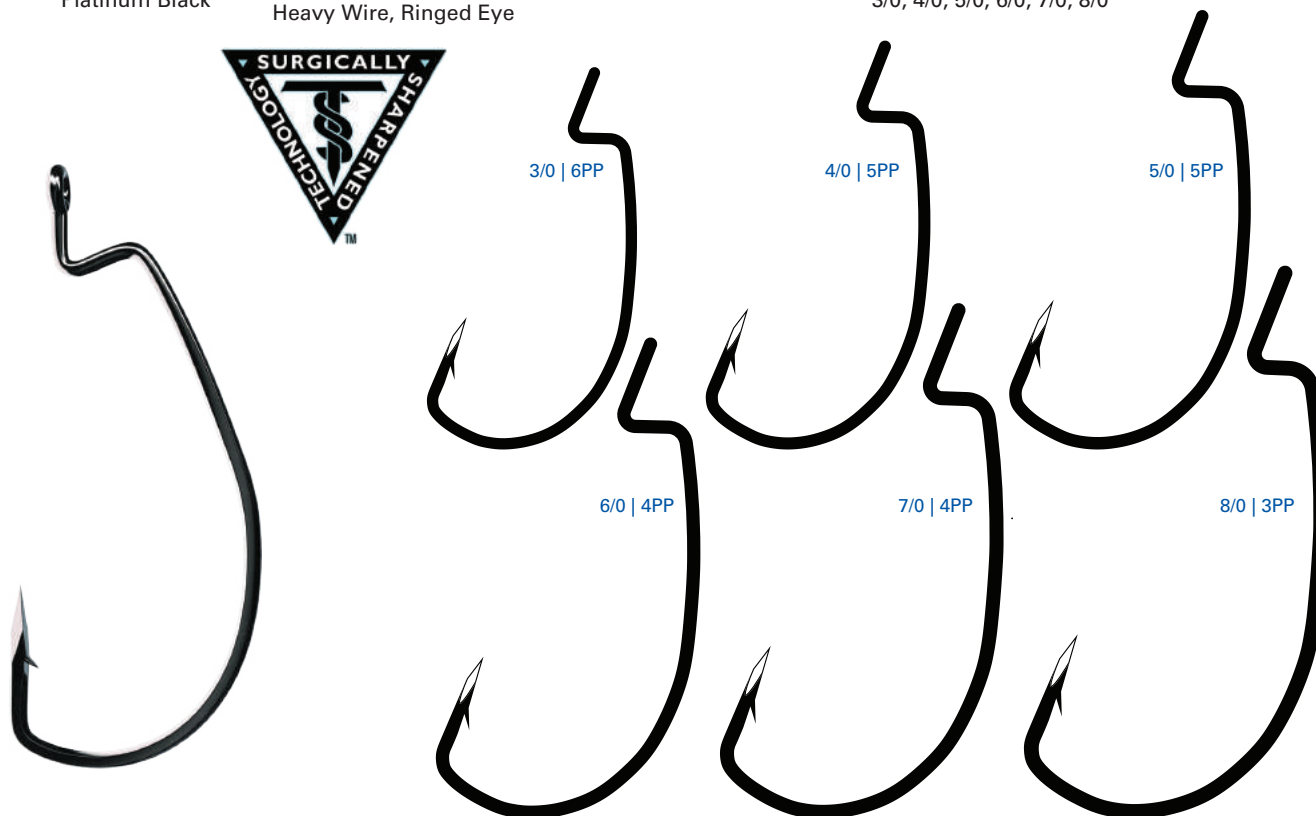

TK120 MAGWORM HOOK

PART #	HOOK FINISH	DESCRIPTION	SIZE

TK120	Platinum Black	Magworm, Extra Wide Gap, Z-Bend, Non-Offset, Forged, Heavy Wire, Ringed Eye	3/0, 4/0, 5/0, 6/0, 7/0, 8/0