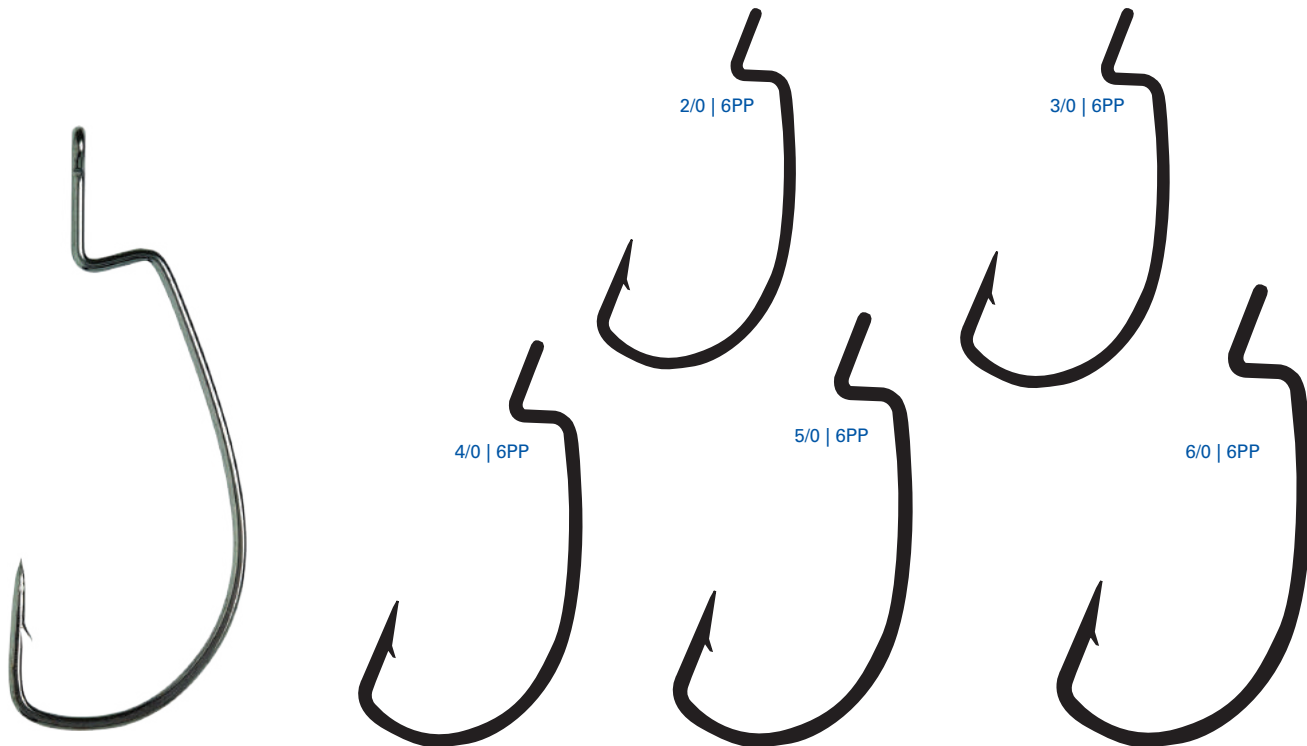

L098BP EXTRA WIDE GAP MAGWORM HOOK

PART #	HOOK FINISH	DESCRIPTION	SIZE	PACKAGE

L098BP	Platinum Black	Magworm, Extra Wide Gap, Z-Bend, Non-Offset, Heavy Wire, Needlepoint	2/0, 3/0, . 4/0, 5/0, 6/0	G