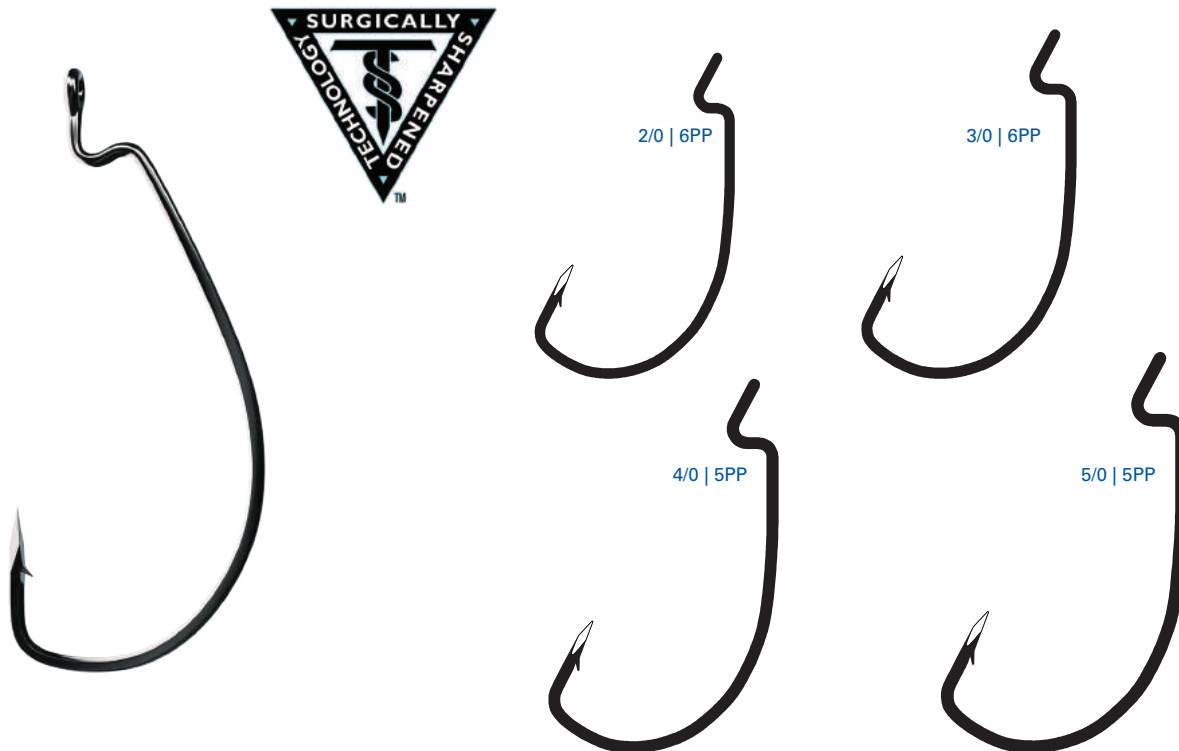

### 261HAH-2/0 TRAILER HOOK

PART #	HOOK FINISH	DESCRIPTION	SIZE	PACKAGE
261H	Nickel	Trailer Hook, Non-Offset, Ringed Eye, Forged, for Spinner & Buzz Baits, Tubing & Instr. Included	2/0	A

### TK100 HEAVY DUTY WORM HOOK

PART #	HOOK FINISH	DESCRIPTION	SIZE
TK100	Platinum Black	Heavy Duty Round Bend Worm, Non-Offset, Forged, Ringed Eye	1/0, 2/0, 3/0, 4/0, 5/0

### TK110 EXTRA WIDE GAP WORM HOOK

PART #	HOOK FINISH	DESCRIPTION	SIZE
--------	-------------	-------------	------

TK110	Platinum Black	Extra Wide Gap Worm, Z-Bend, Non-Offset, Forged, Ringed Eye	2/0, 3/0, 4/0, 5/0
-------	----------------	---	--------------------