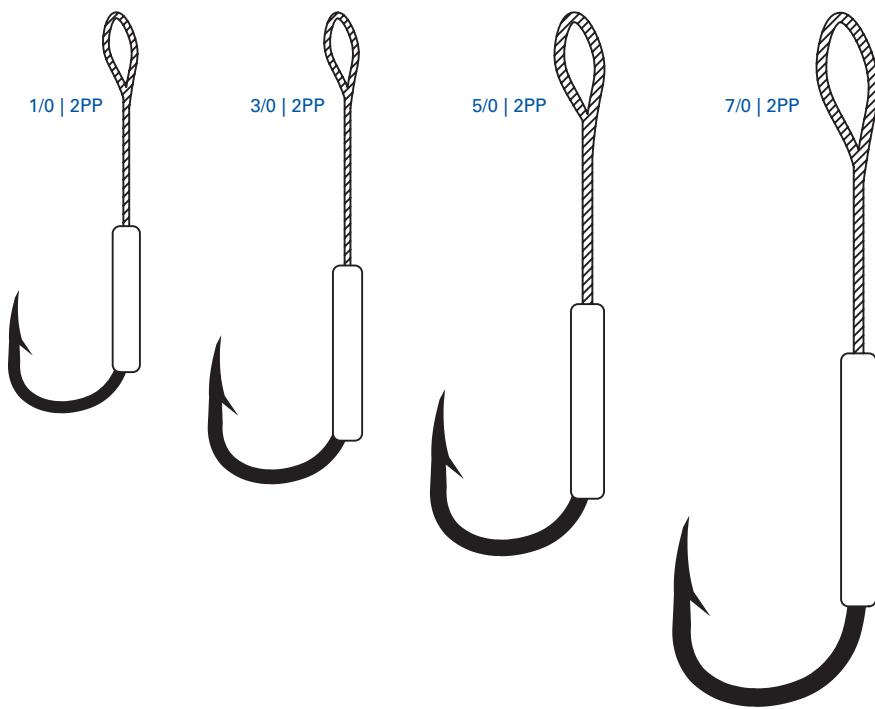

### 374 TREBLE HOOK BULK

PART #	HOOK FINISH	DESCRIPTION	SIZE	PACKAGE
374	Bronze	Curved Point, Regular Shank, 2X Strong	10, 8, 6	Bulk

**M**  
1000

10 | 5PP

8 | 5PP

6 | 5PP

## L2033 ASSIST HOOK WITH KEVLAR® CORD

PART #	HOOK FINISH	DESCRIPTION	SIZE	PACKAGE
L2033	Seaguard	Assist Hook, Heavy Wire, Non-Offset, Forged, Needlepoint, Tied with Kevlar® Assist Line, Includes Split and Solid Rings	1/0, 3/0, 5/0, 7/0	G