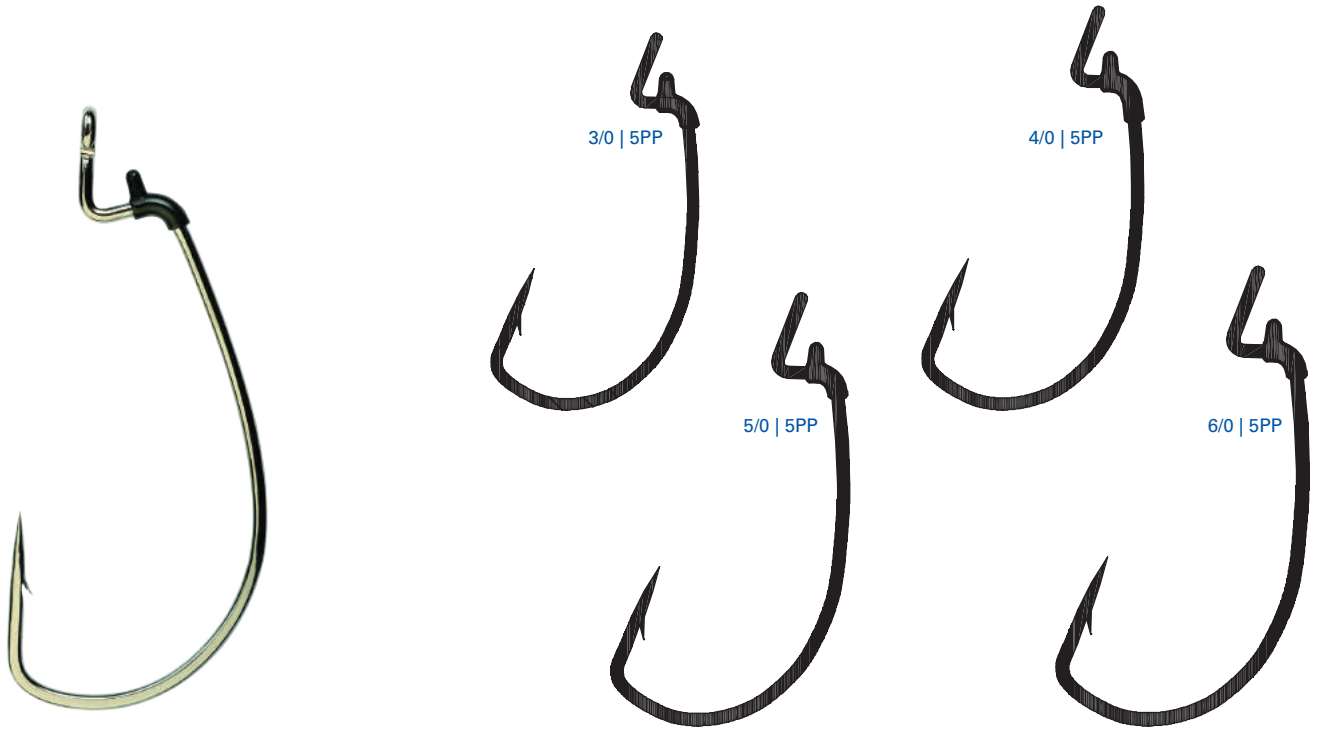

### L098R EXTRA WIDE GAP MAGWORM HOOK

PART #	HOOK FINISH	DESCRIPTION	SIZE	PACKAGE
--------	-------------	-------------	------	---------

L098R	Red	Magworm, Extra Wide Gap, Z-Bend, Non-Offset, Heavy Wire, Needlepoint	2/0, 3/0, . 4/0, 5/0	G
-------	-----	--	----------------------	---

### L12 EXTRA WIDE GAP WORM HOOK WITH KEEPER

PART #	HOOK FINISH	DESCRIPTION	SIZE	PACKAGE
--------	-------------	-------------	------	---------

L12	Platinum Black	Extra Wide Gap Worm w/ Keeper, Non-Offset, Ringed Eye, Medium Wire, Needlepoint	3/0, 4/0, 5/0	G
-----	----------------	---	---------------	---