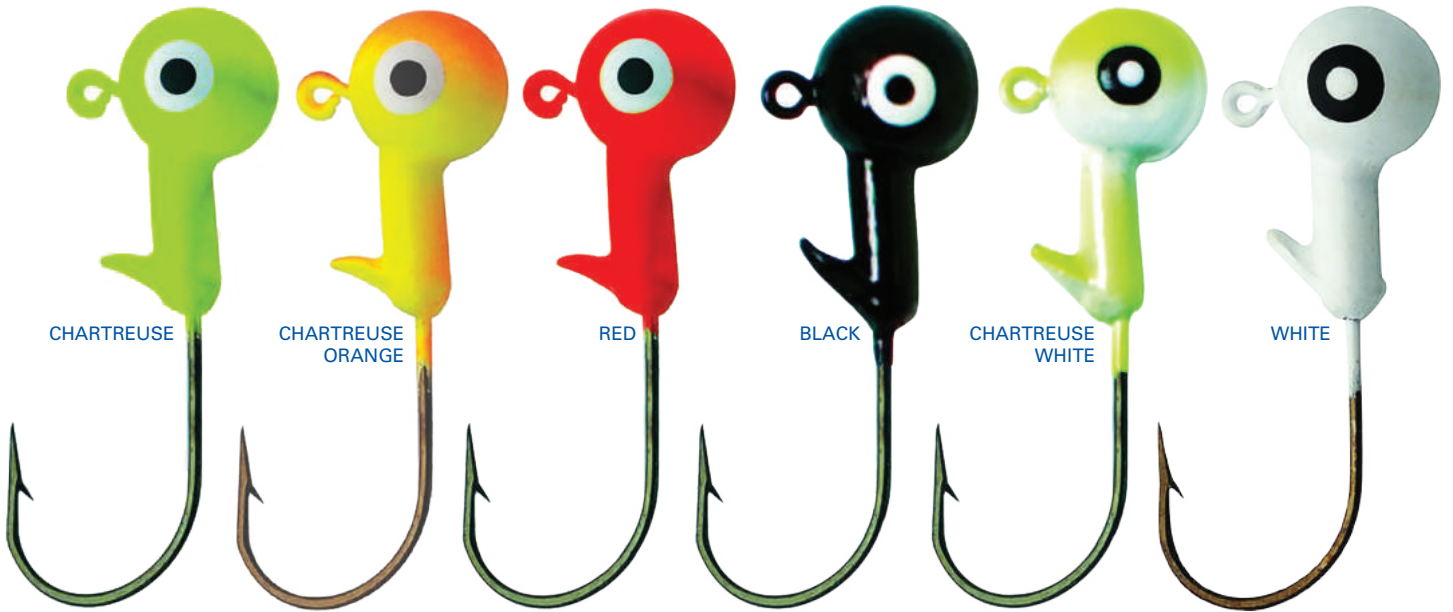

### TK120 MAGWORM HOOK

PART #	HOOK FINISH	DESCRIPTION	SIZE
--------	-------------	-------------	------

TK120	Platinum Black	Magworm, Extra Wide Gap, Z-Bend, Non-Offset, Forged, Heavy Wire, Ringed Eye	3/0, 4/0, 5/0, 6/0, 7/0, 8/0
-------	----------------	---	------------------------------

### BALLHEAD JIG - DOUBLE EYE

WEIGHT	HOOK SIZE	COLOR	QAUNTITY	DESCRIPTION
1/32oz	2	Assorted	10pp	All new series of Eagle Claw lead ball head jigs with premium paint and cleaned hook eyes.
1/16oz	1	Assorted	10pp	
1/8oz	1/0	Assorted	10pp	