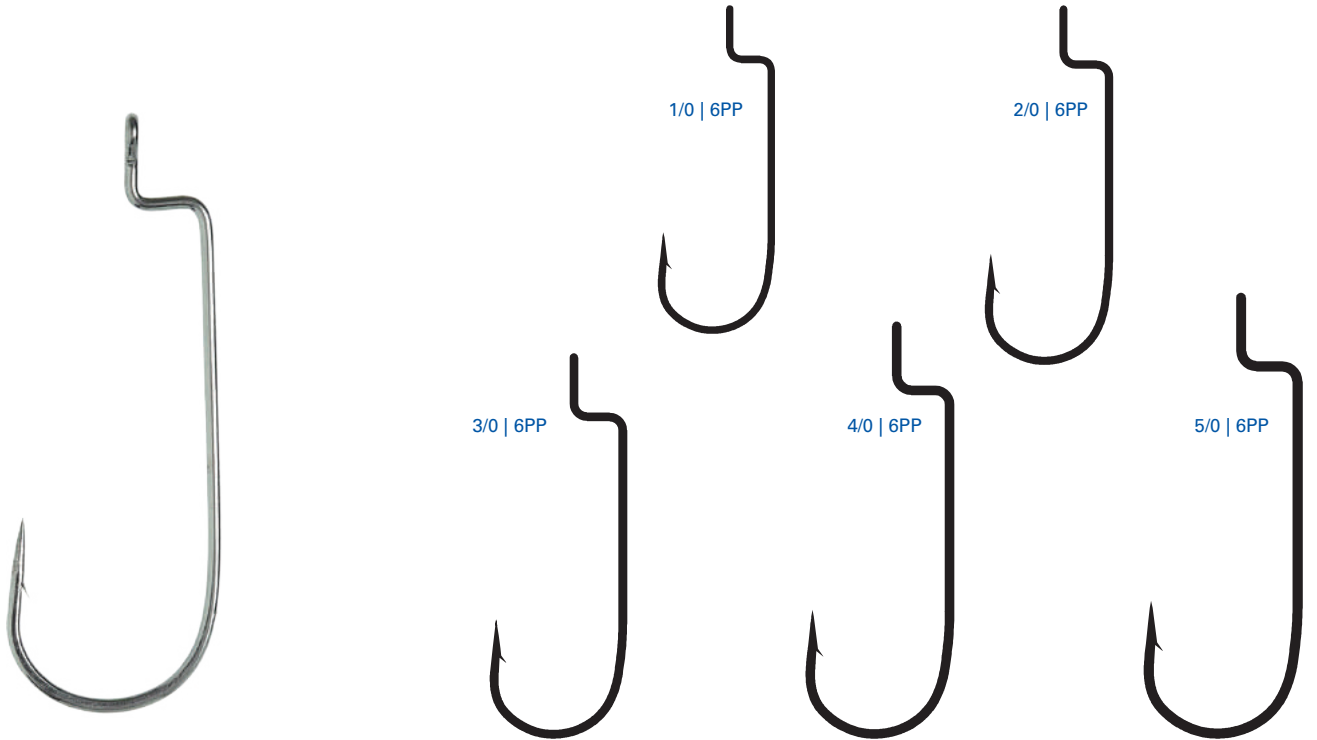

L091 ROUND BEND WORM HOOK

PART #	HOOK FINISH	DESCRIPTION	SIZE	PACKAGE
L091	Platinum Black	Round Bend Worm, Medium Wire, Needlepoint	1/0, 2/0, 3/0, 4/0, 5/0	G