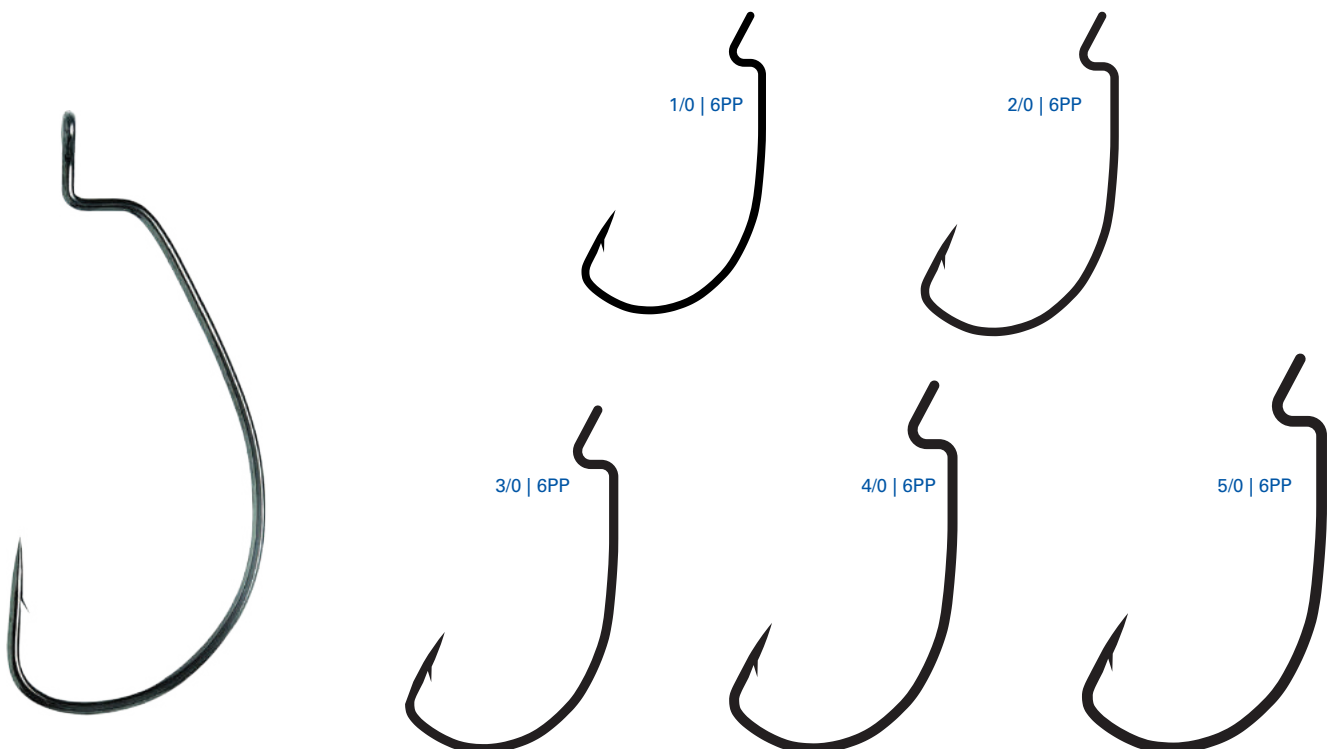

L092 WIDE GAP WORM HOOK

PART #	HOOK FINISH	DESCRIPTION	SIZE	PACKAGE
L092	Platinum Black	Wide Gap Worm, Non-Offset, Ringed Eye, Medium Wire, Needlepoint	1/0, 2/0, 3/0, 4/0, 5/0	G