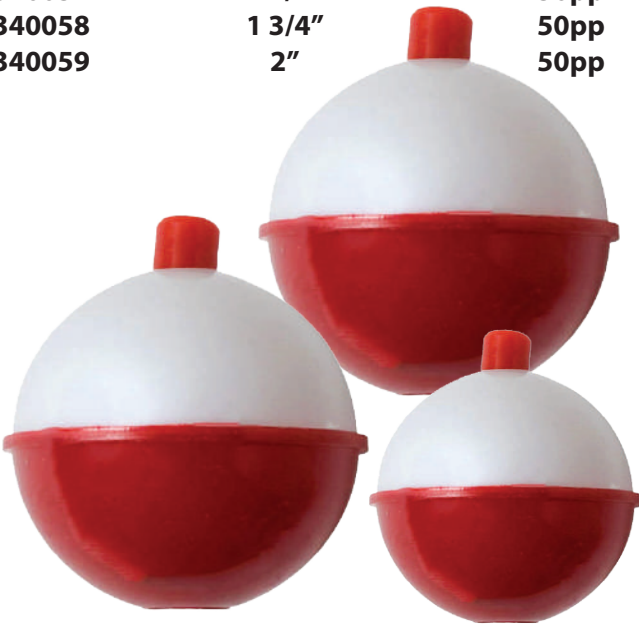

BUBBLE FLOATS

CODE	SIZE	QUANTITY
340049	3/4"	5pp
340050	1"	3pp
340051	1 1/4"	2pp
340052	1 1/2"	2pp
340053	1 3/4"	2pp
340060	2"	2pp

BULK

340054	3/4"	100pp
340055	1"	100pp
340056	1 1/4"	100pp
340057	1 1/2"	50pp
340058	1 3/4"	50pp
340059	2"	50pp